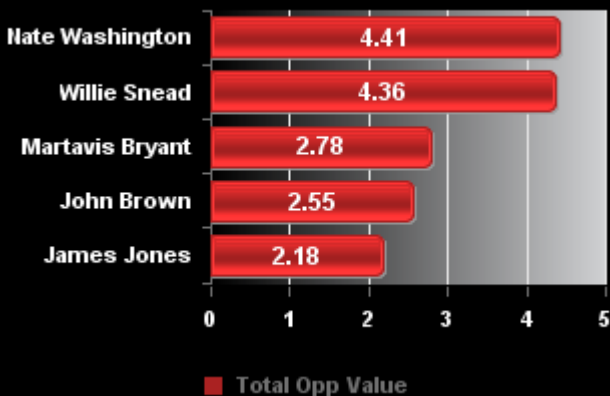

FanDuel Toughest Matchups

Year	Week	Season
2015	10	REG

Top 5 QB's

Top 5 RB's

Top 5 WR's

Top 5 TE's

Top 5 K's

Top 5 DEF's