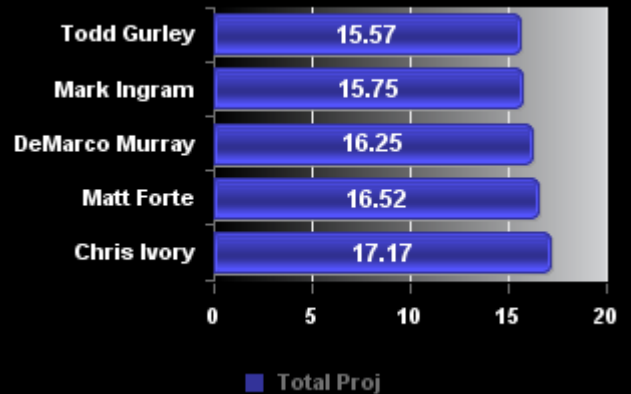

DIRT CANON

Top 5 By Position

Draftkings Tops

Year	Week	Season
2015	10	REG

Top 5 QB's

Top 5 RB's

Top 5 WR's

Top 5 TE's

Top 5 Flex

Top 5 DEF's