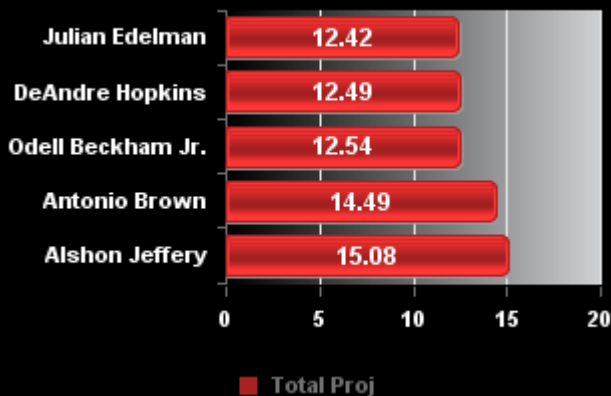

Fan Duel Tops

Year	Week	Season
2015	10	REG

Top 5 QB's

Top 5 RB's

Top 5 WR's

Top 5 TE's

Top 5 K's

Top 5 DEF's