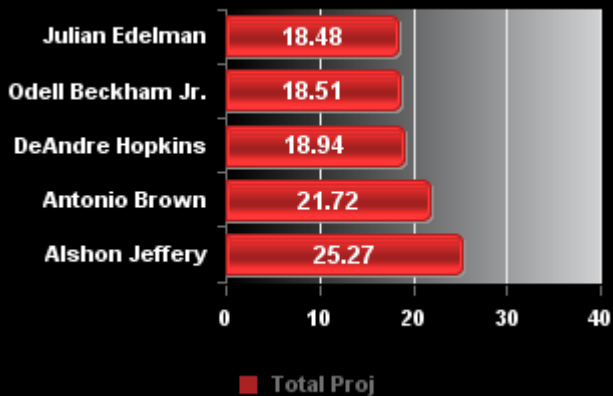

DIRT CANON

Top 5 By Position

Draftkings Tops

Year	Week	Season
2015	10	REG

Top 5 QB's

Top 5 RB's

Top 5 WR's

Top 5 TE's

Top 5 Flex

Top 5 DEF's