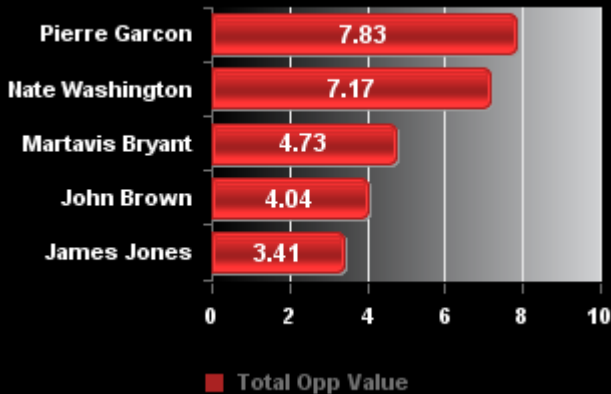

Draftkings Toughest Matchups

Year	Week	Season
2015	10	REG

Top 5 QB's

Top 5 RB's

Top 5 WR's

Top 5 TE's

Top 5 DEF's