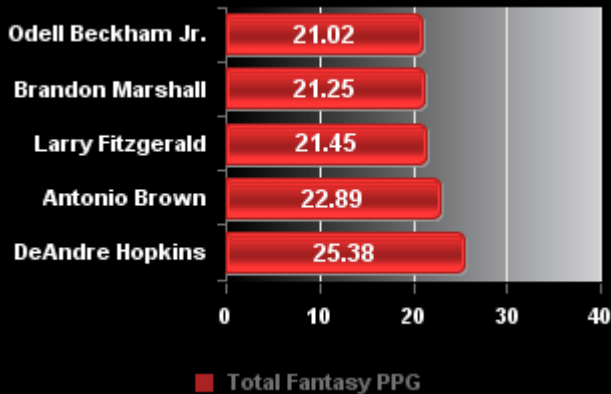

Draftkings Tops

Year	Week	Season
2015	10	REG

Top 5 QB's

Top 5 RB's

Top 5 WR's

Top 5 TE's

Top 5 Flex

Top 5 DEF's